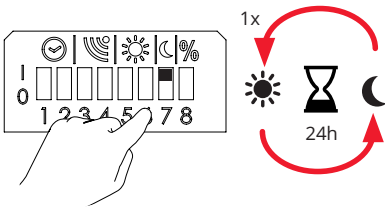

Daylight sensitivity

Sensitivity	5	6
Low	1	1
Medium	0	1
High	1	0
Off	0	0

Midnight cut

~00:00 - 05:00 AM

~00:00 - 05:00 AM

Light levels - Basic light and max light

1

2

Basic light

3

4

5

Light levels - Midnight cut

1

2

Minimum midnight cut