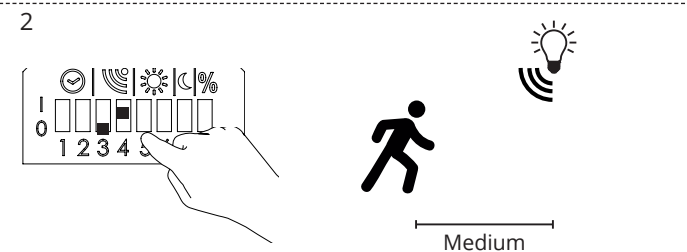

INTERNATIONAL

SG Lighting Co Ltd.
Tel: +86 769 88 49 20 88
cindy@sgdgc.com
www.sg-as.com

Hold time

	1	2
10 min	1	1
5 min	0	1
1 min	1	0
5 sec	0	0

Motion sensitivity

Sensitivity	3	4
High	1	1
Medium	0	1
Low	1	0
Off	0	0