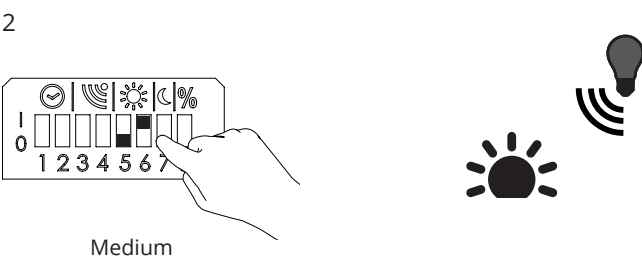

Daylight sensitivity

Sensitivity	5	6
Low	1	1
Medium	0	1
High	1	0
Off	0	0