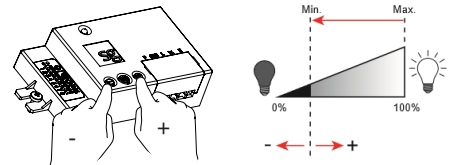

Daylight sensitivity

Sensitivity	5	6
Low	1	1
Medium	0	1
High	1	0
Off	0	0

Midnight cut

~00:00 - 05:00 AM

~00:00 - 05:00 AM

Light levels - Basic light and max light

1

2