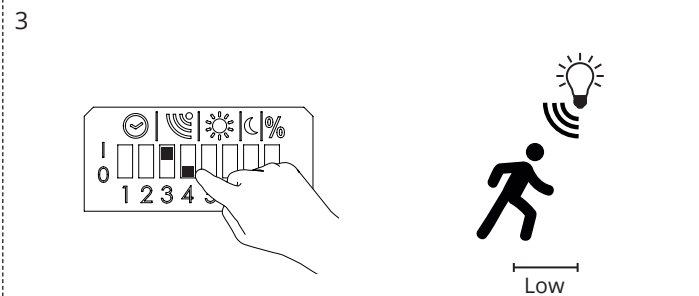

INTERNATIONAL

SG Lighting Co Ltd.
Tel: +86 769 88 49 20 88
cindy@sgdgc.com
www.sg-as.com

Hold time

	1	2
10 min	1	1
5 min	0	1
1 min	1	0
5 sec	0	0

Motion sensitivity

Sensitivity	3	4
High	1	1
Medium	0	1
Low	1	0
Off	0	0