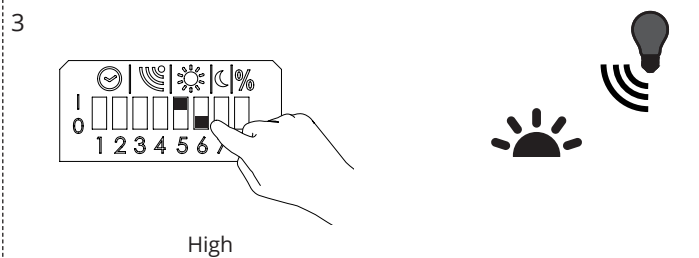

Daylight sensitivity

Sensitivity	5	6
Low	1	1
Medium	0	1
High	1	0
Off	0	0