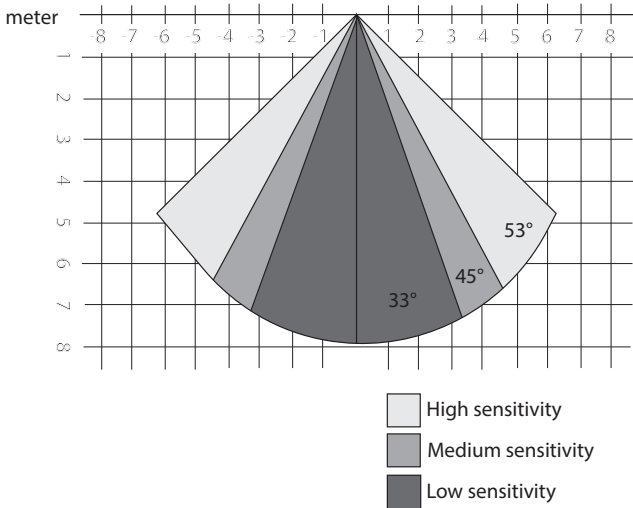

INTERNATIONAL

SG Lighting Co Ltd.
Tel: +86 769 88 49 20 88
cindy@sgdgc.com
www.sg-as.com

Hold time

	1	2
10 min	1	1
5 min	0	1
1 min	1	0
5 sec	0	0

Motion sensitivity

Sensitivity	3	4
High	1	1
Medium	0	1
Low	1	0
Off	0	0

Daylight sensitivity

Sensitivity	5	6
Low	1	1
Medium	0	1
High	1	0
Off	0	0

Midnight cut

~00:00 - 05:00 AM

~00:00 - 05:00 AM

Light levels - Basic light and max light

1

2