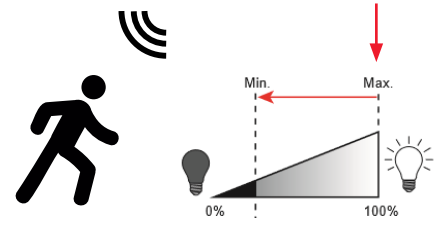

Daylight sensitivity

Sensitivity	5	6
Low	1	1
Medium	0	1
High	1	0
Off	0	0

Midnight cut

~00:00 - 05:00 AM

~00:00 - 05:00 AM

Light levels - Basic light and max light

1

2