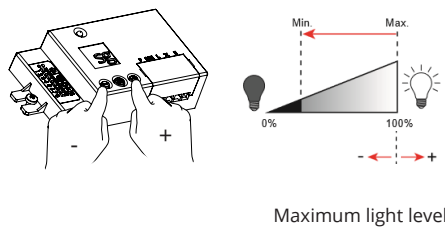

Midnight cut

~00:00 - 05:00 AM

~00:00 - 05:00 AM

Light levels - Basic light and max light

1

2

Basic light

3

4

5

Light levels - Midnight cut

1

2

Minimum midnight cut

3

4

5