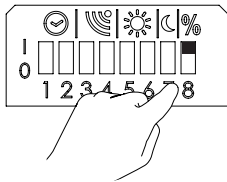

Daylight sensitivity

Sensitivity	5	6
Low	1	1
Medium	0	1
High	1	0
Off	0	0

Midnight cut

~00:00 - 05:00 AM

~00:00 - 05:00 AM

Light levels - Basic light and max light

1

2