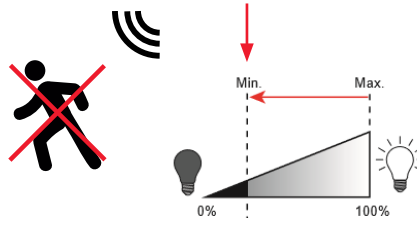

Daylight sensitivity

Sensitivity	5	6
Low	1	1
Medium	0	1
High	1	0
Off	0	0

Midnight cut

~00:00 - 05:00 AM

~00:00 - 05:00 AM

Light levels - Basic light and max light

1

2