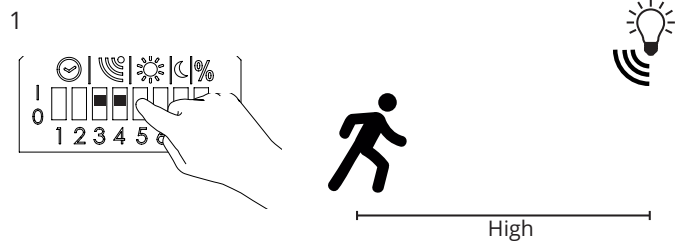

INTERNATIONAL

SG Lighting Co Ltd.
Tel: +86 769 88 49 20 88
cindy@sgdgc.com
www.sg-as.com

Hold time

	1	2
10 min	1	1
5 min	0	1
1 min	1	0
5 sec	0	0

Motion sensitivity

Sensitivity	3	4
High	1	1
Medium	0	1
Low	1	0
Off	0	0