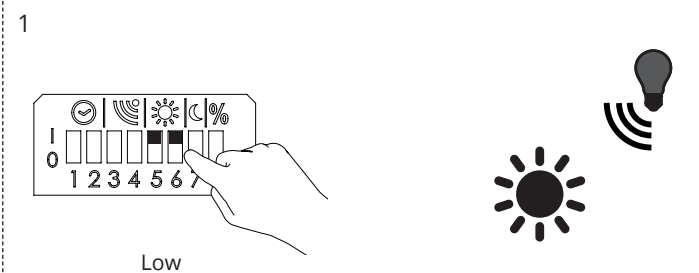

Daylight sensitivity

Sensitivity	5	6
Low	1	1
Medium	0	1
High	1	0
Off	0	0